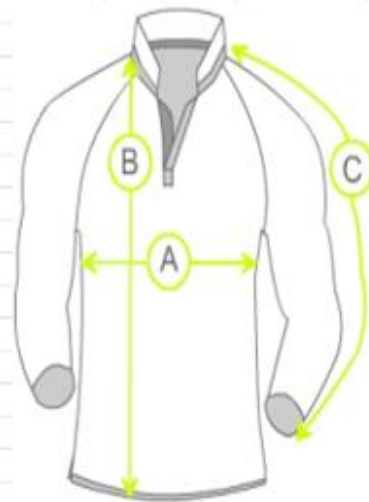

School Uniform Sizing Guides

Jumper sizing

Years	Height (cms)	Chest (cms)	Order size (")
2/3 yrs	90 - 98	51 - 54	20"
3/4 yrs	98 - 104	54 - 56	22"
4/5 yrs	104 - 110	56 - 58	24"
5/6 yrs	110 - 116	58 - 61	26"
7/8 yrs	122 - 128	63 - 67	28"
9/10 yrs	134 - 140	69 - 73	30"
11/12 yrs	146 - 152	75 - 79	32"
13 yrs	158 - 164	82 - 86	34"
36" / S	170 - 176	88 - 95	36"
38"	176 +	95 - 99	38"
40" / M	176 +	100 - 104	40"
42"	176 +	105 - 109	42"
44" / L	176 +	110 - 114	44"
46" / XL	176 +	115 - 119	46"
48" / XXL	176 +	120 - 124	48"

PE Reversible Rugby Top sizing – please note these tops are quite slim fitting

R150 Reversible Sports Top

Product Measurements (cm)							
Chest Size	26/28"	30/32"	32/34"	34/36"	38/40"	42/44"	46/48"
Age							
A - Chest circumference	77cm	87cm	89cm	97cm	107cm	117cm	127cm
B - Body length	56cm	61cm	64cm	69cm	74cm	77cm	79cm
C - Sleeve length	55cm	63cm	65cm	68cm	74cm	81cm	84cm

*These figures are indicative only, and some variation should be expected, due to fabric stretch and production tolerances.

Measuring Guide

Page

- A. Chest circumference: Measured 1cm below the armpole and then doubled
- B. Body length: Measured from high shoulder point
- C. Sleeve length: Measured from the shoulder seam to the end of sleeve

PE T Shirt with school logo – please note sizes start at age 9 - 10

Champion T-Crew neck T-shirt

Ref: 3TC

- 100% Cotton
- 165 gsm
- Ring spun combed Cotton
- Ideal for embroidery and printing
- Ribbed neckband
- Open hemmed sleeves
- Taped neck seam
- Consistent colours and fabric