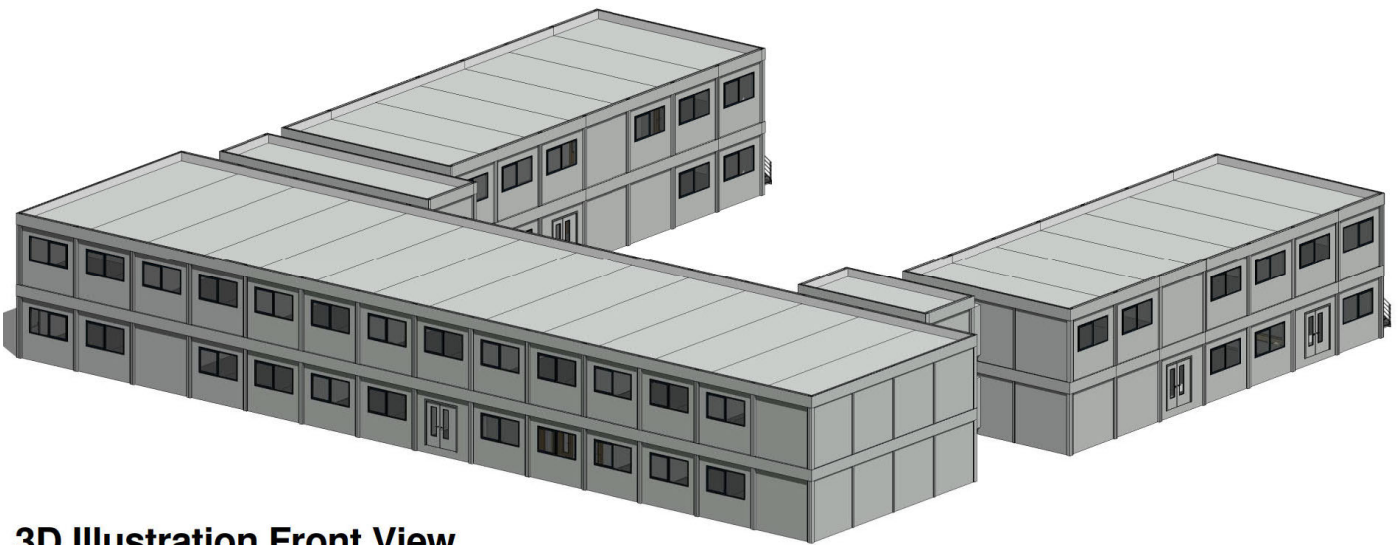

Cockburn Laurence Calvert Academy Phase 1 (Temporary Site) Planning Application

3D Illustration Front View

There will be another chance to comment on the proposals - once the Phase 1 temporary site application has been formally submitted, it will be available to view and comment on online via the Council's planning portal: <https://publicaccess.leeds.gov.uk/online-applications/>